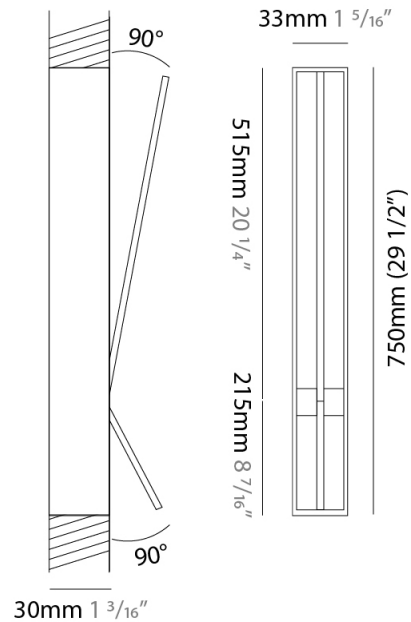

GENERAL

Series: Spillo
 Subseries: Spillo 2 Rod
 Brand: Icone
 Division: Design
 Mounting Type: Recessed
 Mounting Location: Wall
 Subcategory: Ambient

PHYSICAL

Shape: Rectangle
 Width (mm): 33
 Width (in): 1 ⁵/₁₆
 Height (mm): 750
 Height (in): 29 ¹/₂
 Min. Recessing Depth (mm): 30
 Min. Recessing Depth (in): 1 ³/₁₆
 Light Distribution: Adjustable
[Fixture Finish: WHI / BLK / CHR / BGD](#)
 Fixture Material: Brass

LED

[Color Temperature \(°K\): 2700 / 3000](#)
 Nominal Lumen (lm): 770
 CRI: >90 CRI
 Lamp Life (hrs): 50000

OPTICAL

Adjustability: Tilt 90°

RATINGS AND CERTIFICATIONS

Certified By: Certified for North American Standards
 IP rating: IP20

GENERAL

Series: Spillo
 Subseries: Spillo 2 Rod
 Brand: Icone
 Division: Design
 Mounting Type: Recessed
 Mounting Location: Wall
 Subcategory: Ambient

PHYSICAL

Shape: Rectangle
 Width (mm): 33
 Width (in): 1 ⁵/₁₆
 Height (mm): 1150
 Height (in): 45 ¹/₄
 Min. Recessing Depth (mm): 30
 Min. Recessing Depth (in): 1 ³/₁₆
 Light Distribution: Adjustable
 Fixture Finish: WHI / BLK / CHR / BGD
 Fixture Material: Brass